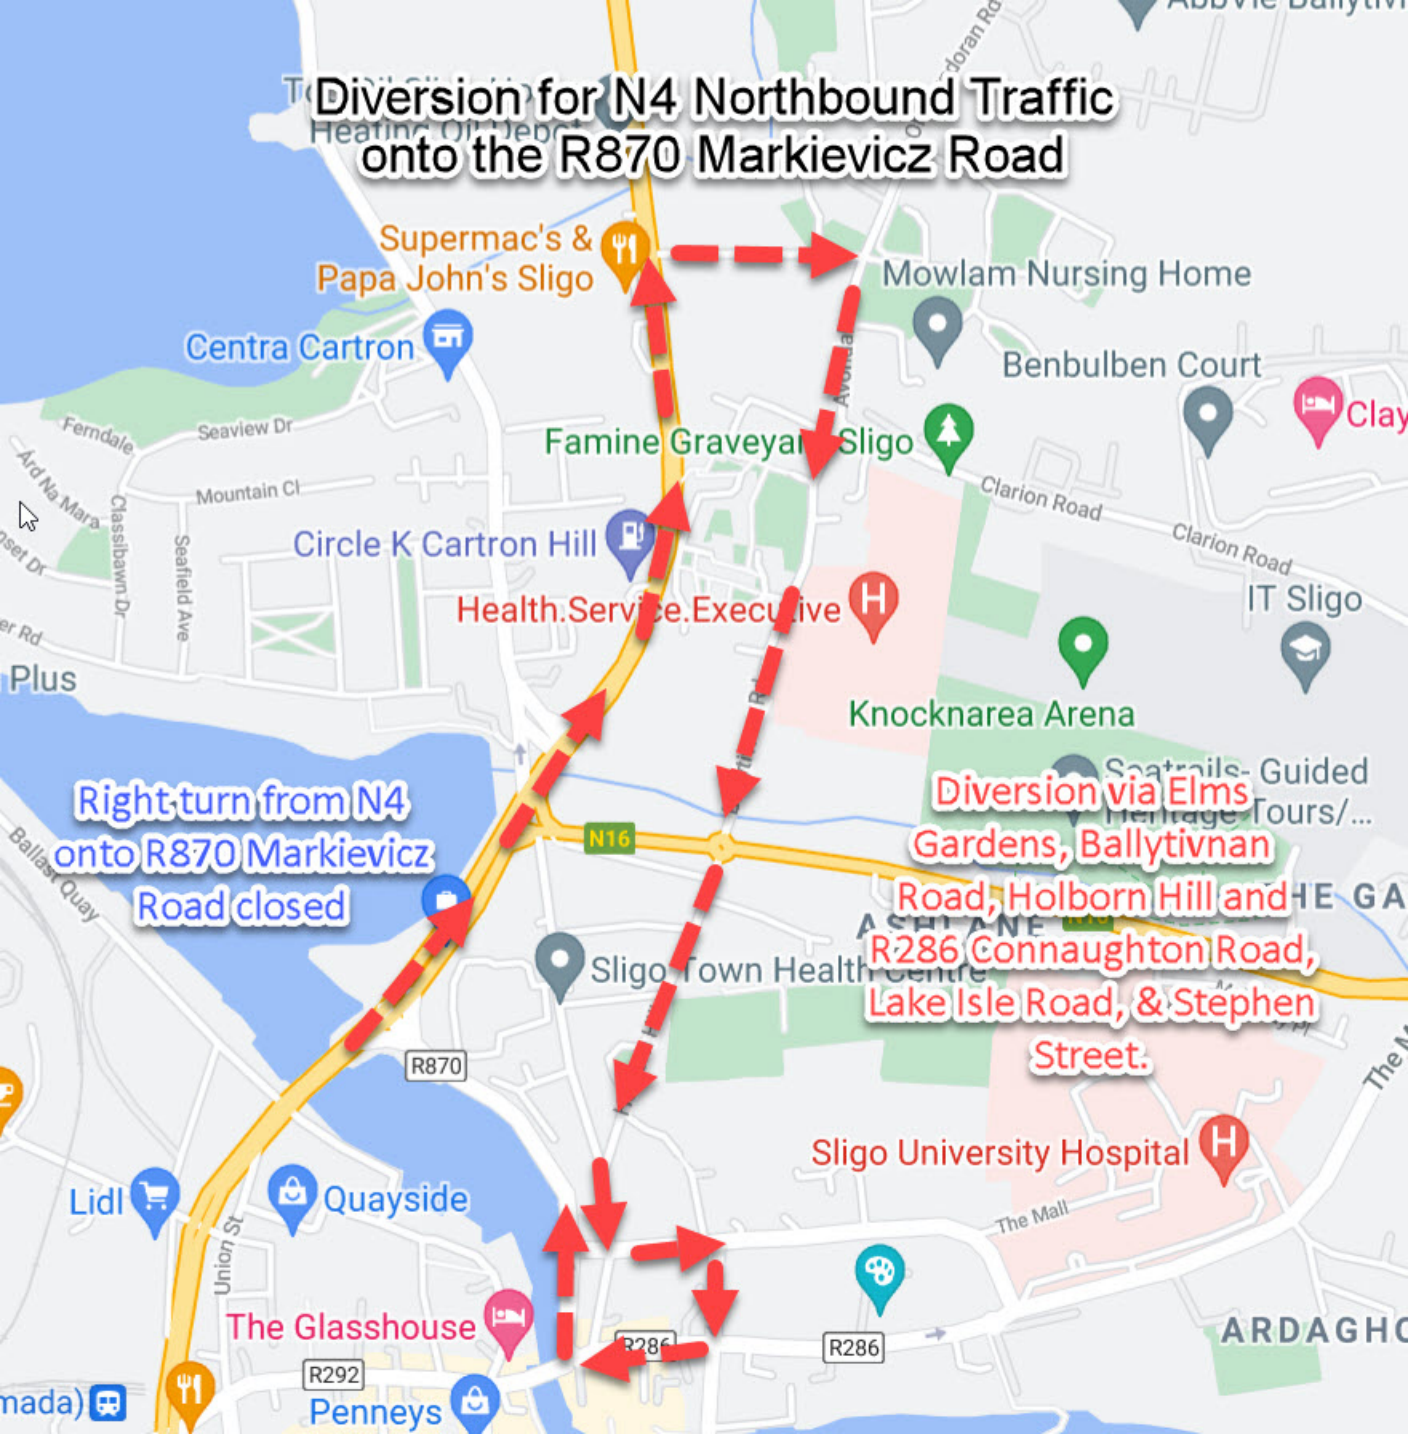

# Diversion for N4 Northbound Traffic onto the R870 Markievicz Road

Supermac's & Papa John's Sligo

Mowlam Nursing Home

Centra Cartron

Benbulbin Court

Famine Graveyard Sligo

Circle K Cartron Hill

Health Service Executive

Knocknarea Arena

Right turn from N4 onto R870 Markievicz Road closed

Diversion via Elms Gardens, Ballytivnan Road, Holborn Hill and R286 Connaughton Road, Lake Isle Road, & Stephen Street.

Lidl

Quayside

The Glasshouse